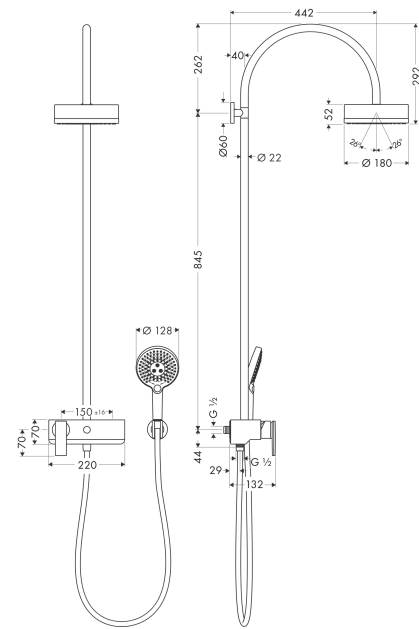

### Features

- Consists of: Showerhead, Handshower, Single lever shower mixer, Handshower hose, Slider
- Flow: 4.76 GPM (18 L/Min)
- Exposed installation
- Ceramic cartridge
- UV24

## Scale drawing

**AXOR Citterio**  
**HG showerpipe Axor Citterio chrome with**  
 Finishes : **chrome**    Part no. : **39620000**

## Spare parts list

Year of production: >01/17

Pos.	Description	Part no.	PC	PU
1	mounting set	96179000	0	1
2	tile-matching-disk	95239000	0	1
3	wall flange	95688000	0	1
4	escutcheon Ø 60 mm	95692000	0	1
5	O-ring 20x2	98165000	0	1
6	screw	92137000	0	1
7	shower arm	96769000	0	1
8	O-Ring 50x2	98187000	0	1
9	O-ring 15x2,5	98131000	0	1
10	head shower	28489000	0	1
11	filter packing	94246000	0	1
12	pipe 800 mm	92403000	0	1
13	pipe 1200 mm	95665000	0	1
14	pipe 1450 mm	96770000	0	1
15	O-ring 12x2	98214000	0	1
16	shower holder	96532000	0	1
17	handshower	26050000	0	1
18	filter insert	97708000	0	1
19	shower hose Isiflex'B 1,60 m	28276000	0	1
20	connecting thread	95367000	0	1
21	O-ring 18x2	98181000	0	1
22	set of non return valves DW 15	94074000	0	1
23	handle	39491000	0	1
24	screw cover	96338000	0	1
25	flange (Rotating Protector)	96395000	0	1
26	nut	96461000	0	1
27	cartridge, assy	92730000	0	1
28	locking screw for handle	96059000	0	1
29	seal	95008000	0	1
30	diverter knob	96466000	0	1
31	sleeve	97738000	0	1
32	hexagon socket screw M6x10	92847000	0	1
33	noise reduction	94073000	0	1
34	selector assy	94077000	0	1

## Spare parts list

Year of production: >01/17

Pos.	Description	Part no.	PC	PU
35	connecting thread	97236000	0	1
36	O-ring 17x1,5	98137000	0	1
37	O-Ring 13x3	98184000	0	1
38	O-ring 23x2	98398000	0	1
39	seal	97589000	0	1
40	set of S-unions	94136000	0	1
a	diverter fixing device	97211000	0	1