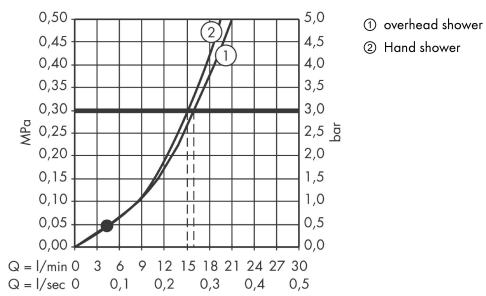

AXOR Citterio
HG showerpipe Axor Citterio chrome with
Finishes : **chrome**   Part no. : **39620000**

Flowchart