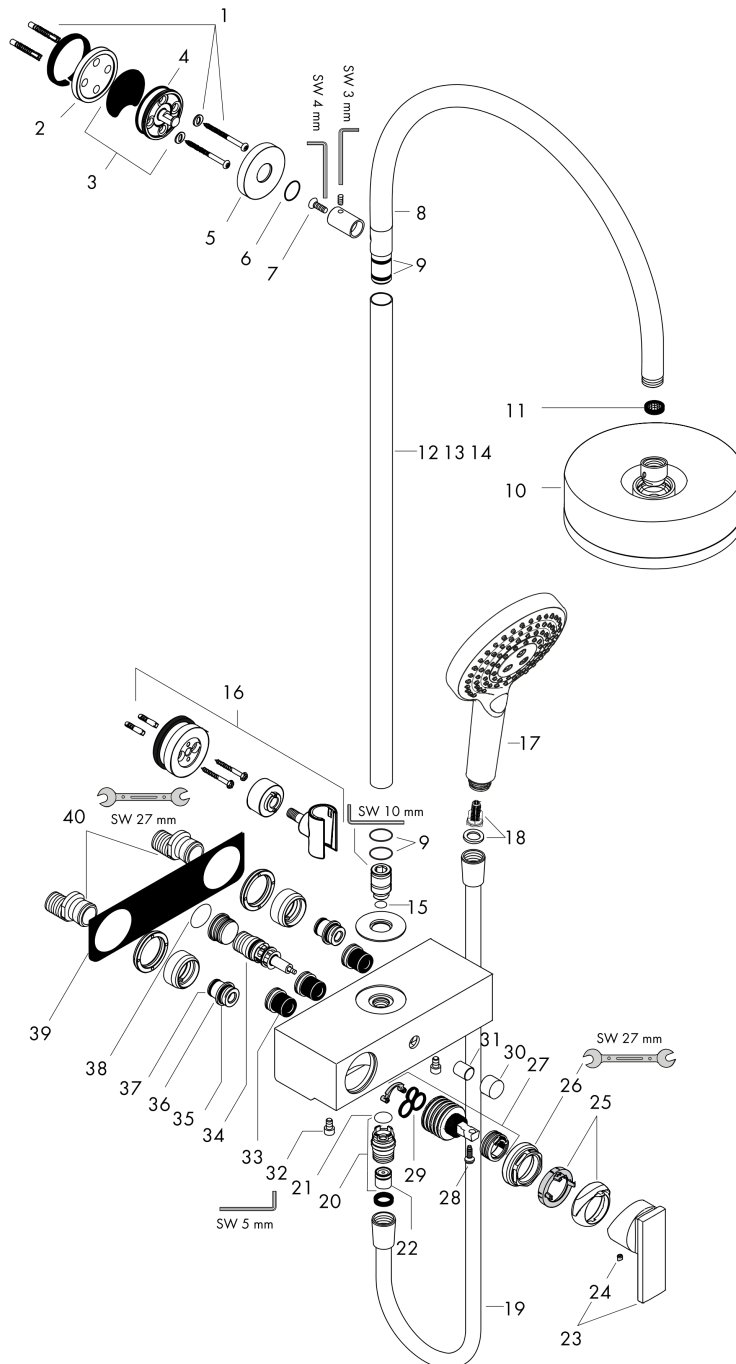

### Features

- Consists of: Showerhead, Handshower, Single lever shower mixer, Handshower hose, Slider
- Flow: 4.76 GPM (18 L/Min)
- Exposed installation
- Ceramic cartridge
- UV24

## Exploded drawing

Year of production: >01/17

**AXOR Citterio**  
**HG showerpipe Axor Citterio chrome with**  
 Finishes : **chrome** Part no. : **39620000**

## Spare parts list

Year of production: >01/17

Pos.	Description	Part no.	PC	PU
1	mounting set	96179000	0	1
2	tile-matching-disk	95239000	0	1
3	wall flange	95688000	0	1
4	escutcheon Ø 60 mm	95692000	0	1
5	O-ring 20x2	98165000	0	1
6	screw	92137000	0	1
7	shower arm	96769000	0	1
8	O-Ring 50x2	98187000	0	1
9	O-ring 15x2,5	98131000	0	1
10	head shower	28489000	0	1
11	filter packing	94246000	0	1
12	pipe 800 mm	92403000	0	1
13	pipe 1200 mm	95665000	0	1
14	pipe 1450 mm	96770000	0	1
15	O-ring 12x2	98214000	0	1
16	shower holder	96532000	0	1
17	handshower	26050000	0	1
18	filter insert	97708000	0	1
19	shower hose Isiflex'B 1,60 m	28276000	0	1
20	connecting thread	95367000	0	1
21	O-ring 18x2	98181000	0	1
22	set of non return valves DW 15	94074000	0	1
23	handle	39491000	0	1
24	screw cover	96338000	0	1
25	flange (Rotating Protector)	96395000	0	1
26	nut	96461000	0	1
27	cartridge, assy	92730000	0	1
28	locking screw for handle	96059000	0	1
29	seal	95008000	0	1
30	diverter knob	96466000	0	1
31	sleeve	97738000	0	1
32	hexagon socket screw M6x10	92847000	0	1
33	noise reduction	94073000	0	1
34	selector assy	94077000	0	1

## Spare parts list

Year of production: >01/17

Pos.	Description	Part no.	PC	PU
35	connecting thread	97236000	0	1
36	O-ring 17x1,5	98137000	0	1
37	O-Ring 13x3	98184000	0	1
38	O-ring 23x2	98398000	0	1
39	seal	97589000	0	1
40	set of S-unions	94136000	0	1
a	diverter fixing device	97211000	0	1